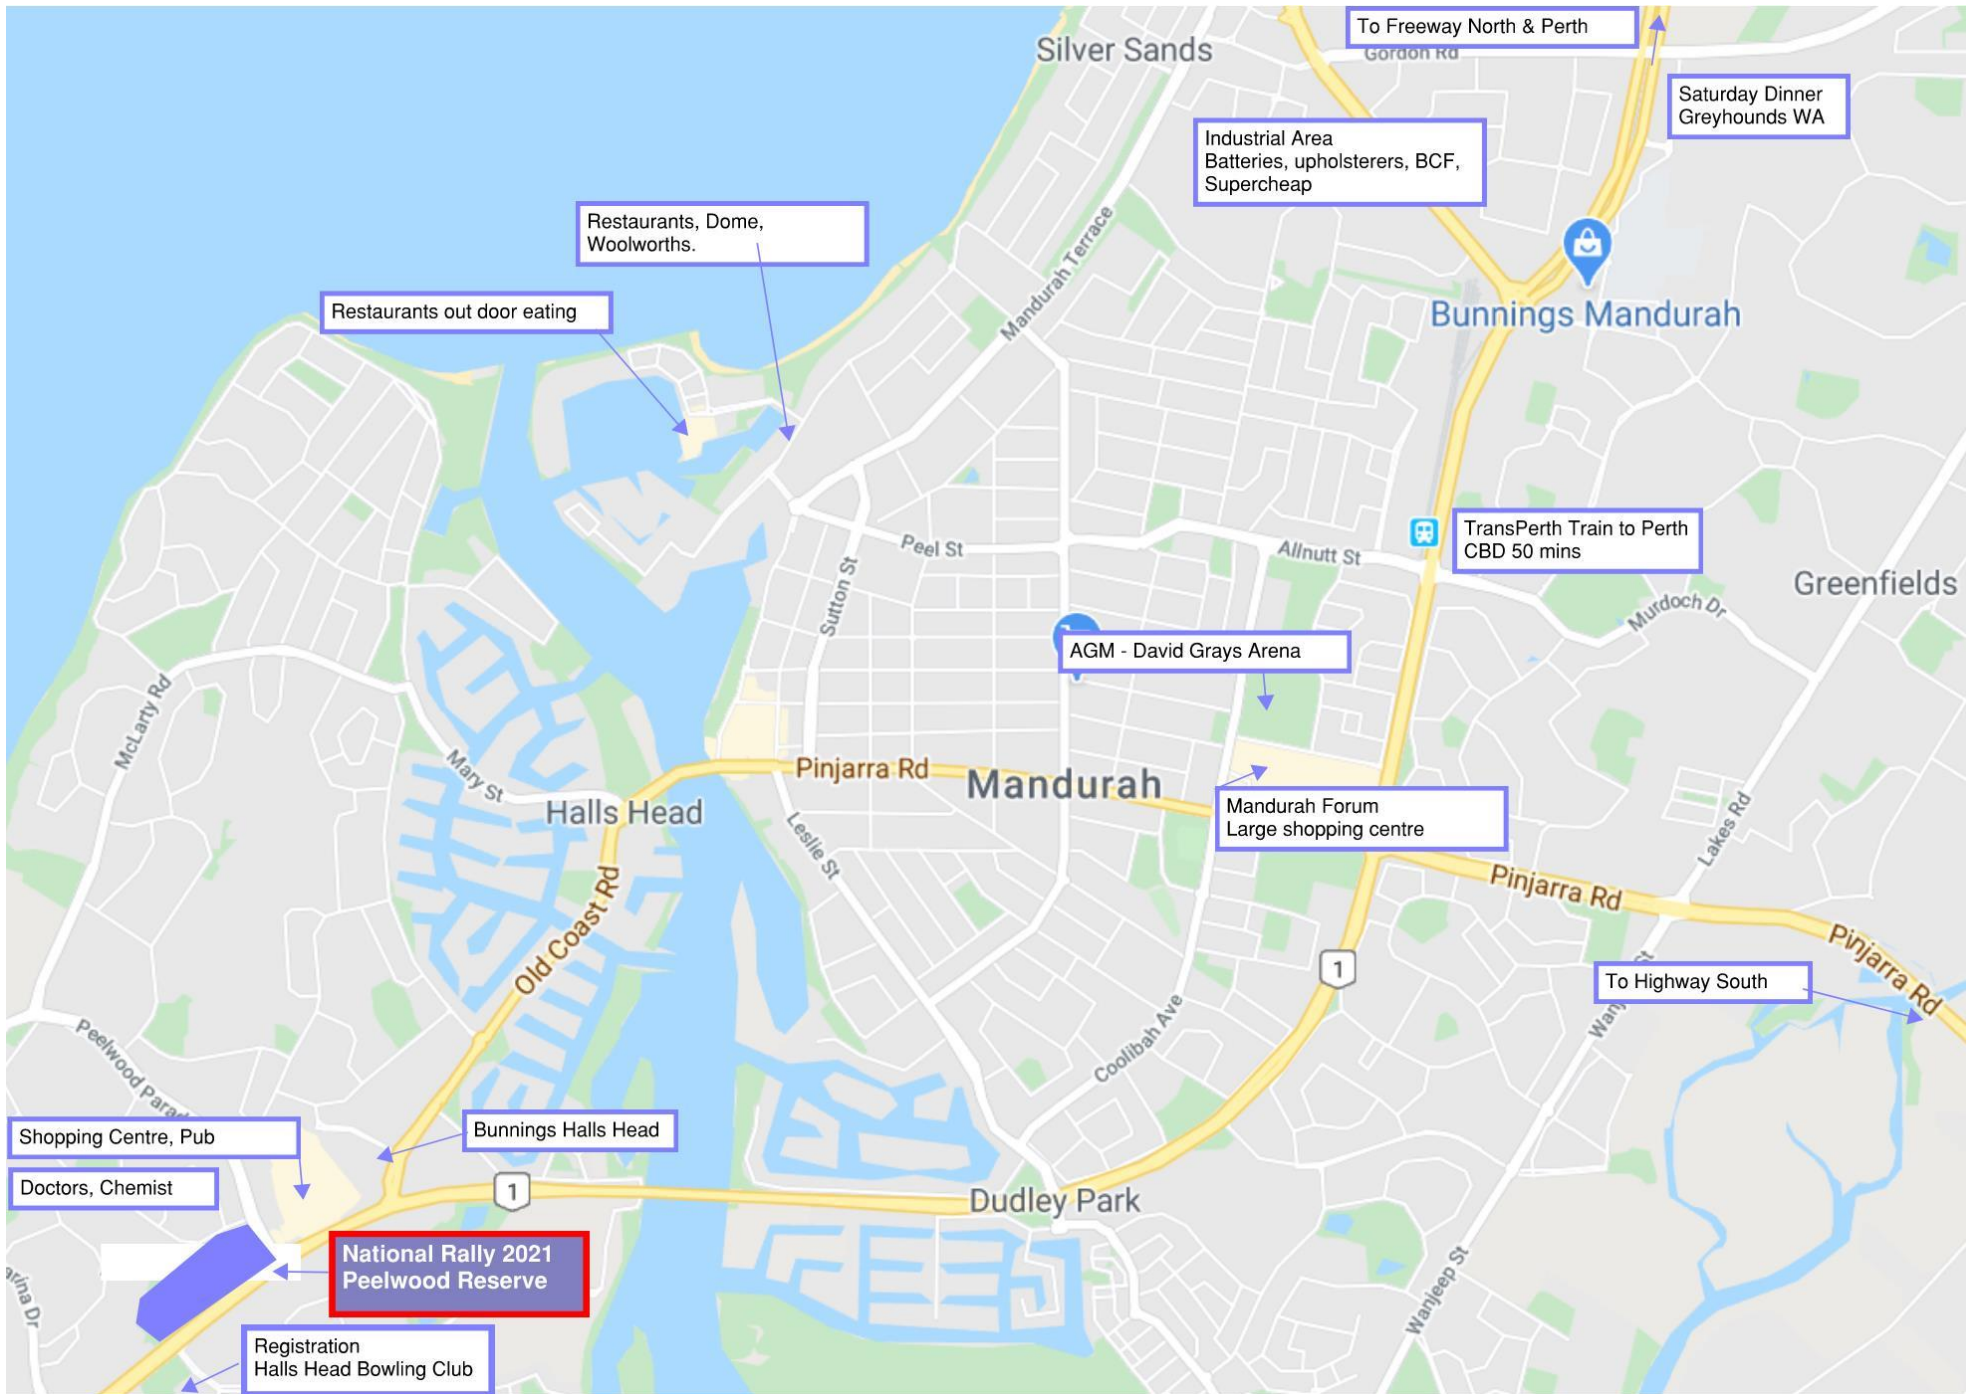

Member's Notes:

To Freeway North & Perth
Gordon Rd

Saturday Dinner
Greyhounds WA

Industrial Area
Batteries, upholsterers, BCF,
Supercheap

Restaurants, Dome,
Woolworths.

Restaurants out door eating

Bunnings Mandurah

TransPerth Train to Perth
CBD 50 mins

AGM - David Grays Arena

Mandurah Forum
Large shopping centre

To Highway South

Shopping Centre, Pub

Bunnings Halls Head

Doctors, Chemist

National Rally 2021
Peelwood Reserve

Pinjarra Rd

McLarty Rd

Mary St

Leslie St

Peel St

Sutton St

Allnutt St

Murdoch Dr

Lakes Rd

Coolibah Ave

Wanjieep St

Old Coast Rd

Peelwood Park

Salina Dr